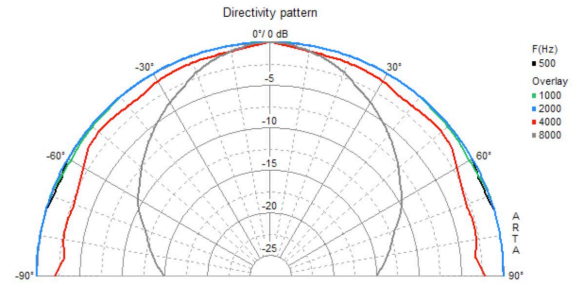

Technical data

RMS Power	5 W
Max Power	8 W
Impedance	8 Ohm
Frequency Spectrum	150-20,000Hz
SPL	84 dB
Resonance frequency	290 Hz
Voice coil diameter	0.55"
Driver Material	Paper
Driver Diameter	2"
Controls	Bluetooth- WiFi
Amplifier Power	100W

Compatible track

- Stucchi
- Intense Leviton
- Global
- Eaton Cooper
- Juno
- Altman Lighting
- Spectrum Lighting
- Zumtobel