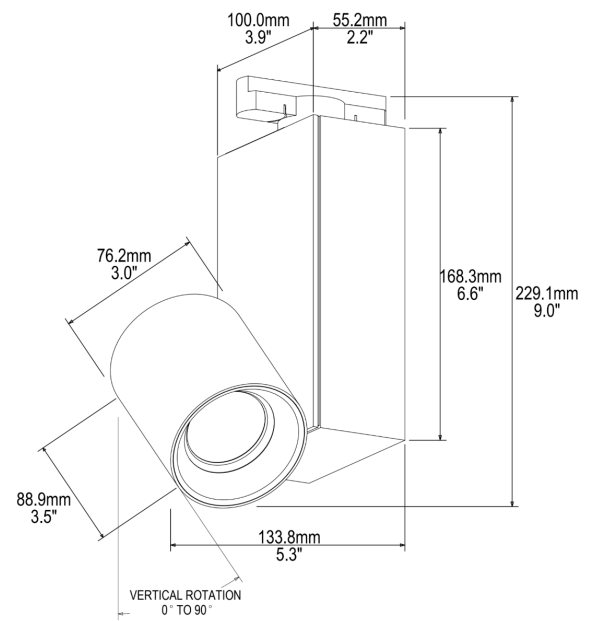

Compliance for points on Certifications

Up to
5 PT

Up to
0 PT