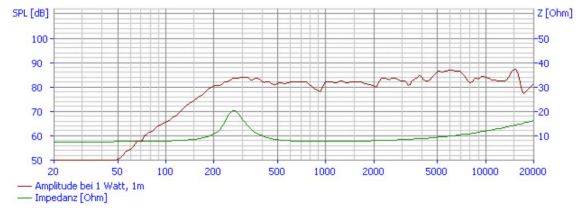

Technical data

RMS Power	5 W
Max Power	8 W
Impedance	8 Ohm
Frequency Spectrum	150-20,000Hz
SPL	84 dB
Resonance frequency	290 Hz
Voice coil diameter	0.55"
Driver Material	Paper
Driver Diameter	2"
Controls	Bluetooth- WiFi
Amplifier Power	100W

Compatible track

- Stucchi
- Intense Leviton
- Global
- Eaton Cooper
- Juno
- Altman Lighting
- Spectrum Lighting
- Zumtobel