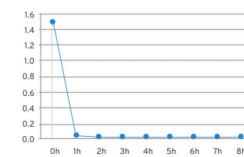

### Tested Efficacy (Test report can be shared on request)

Bacteria 99% in 1hr  
99.9% in 8hr

Fungus 99% in 1hr  
99.9% in 8hr

Molds 99% in 1hr  
99.9% in 8hr

Acetaldehyde 99% in 1hr  
99.9% in 8hr

Viruses 99.94% in 5 min