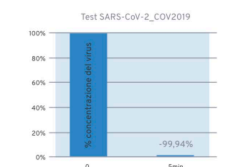

### Tested Efficacy (Test report can be shared on request)

Bacteria 99% in 1hr  
99.9% in 8hr

Fungus 99% in 1hr  
99.9% in 8hr

Molds 99% in 1hr  
99.9% in 8hr

Acetaldehyde 99% in 1hr  
99.9% in 8hr

Viruses 99.94% in 5 min