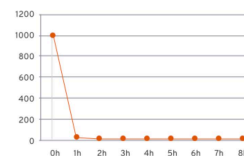

### Tested Efficacy (Test report can be shared on request)

Bacteria 99% in 1hr  
99.9% in 8hr

Fungus 99% in 1hr  
99.9% in 8hr

Molds 99% in 1hr  
99.9% in 8hr

Acetaldehyde 99% in 1hr  
99.9% in 8hr

Viruses 99.94% in 5 min